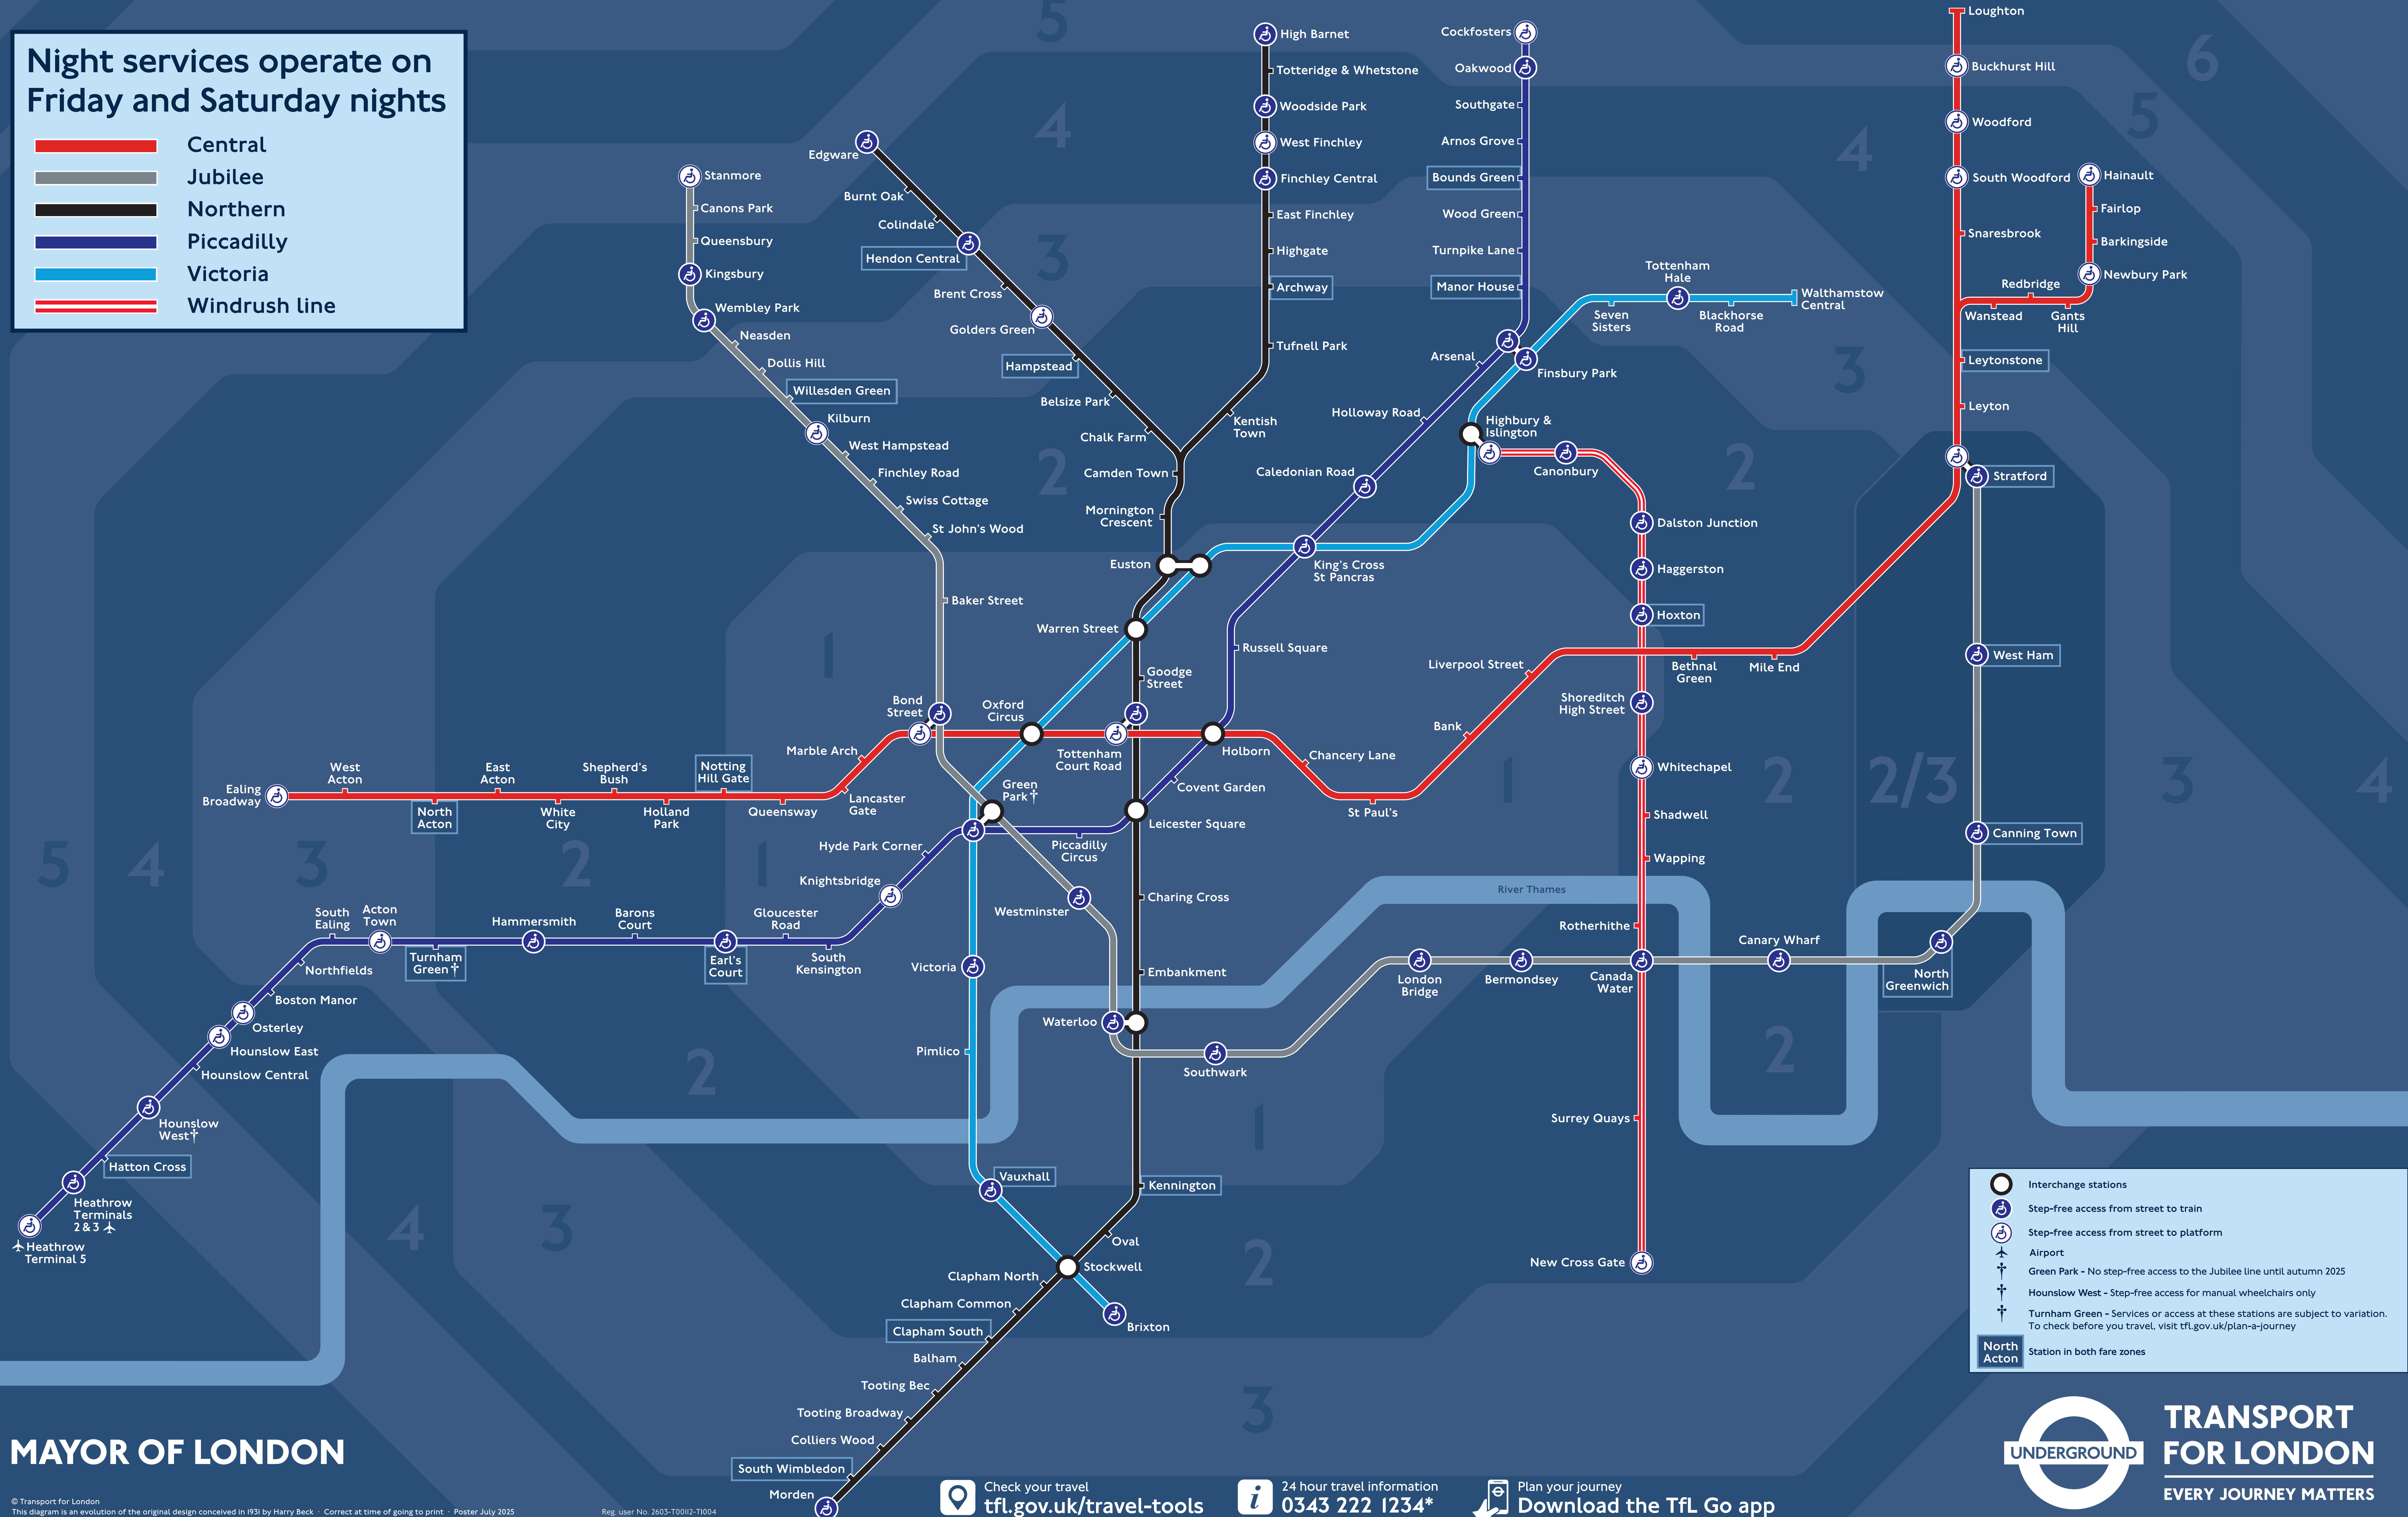

Night Tube and London Overground map

Operates on Friday and Saturday nights

Tube and London Overground Night Services

Night services operate on Friday and Saturday nights

- █ Central
- █ Jubilee
- █ Northern
- █ Piccadilly
- █ Victoria
- █ Windrush line

- Interchange stations
- Step-free access from street to train
- Step-free access from street to platform
- Airport
- Green Park - No step-free access to the Jubilee line until autumn 2025
- Hounslow West - Step-free access for manual wheelchairs only
- Turnham Green - Services or access at these stations are subject to variation. To check before you travel, visit tfl.gov.uk/plan-a-journey
- North Acton - Station in both fare zones

MAYOR OF LONDON

Check your travel
tfl.gov.uk/travel-tools

24 hour travel information
0343 222 1234*

Plan your journey
Download the TfL Go app

TRANSPORT FOR LONDON
EVERY JOURNEY MATTERS

TfL Go, your real-time travel app

Download TfL Go to plan your journey